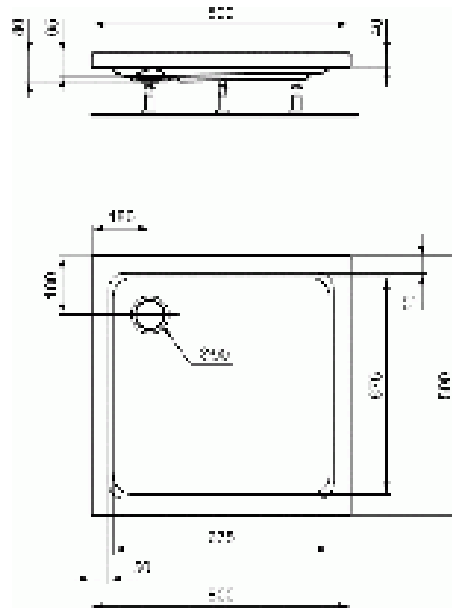

HOTLINE NEW

Square Acrylic shower tray 80x80 cm

Square Acrylic shower tray 80x80 cm

Inside depth: 65 mm

Drain diameter: 90 mm

Recommended equipment:

- Universal support legs for shower trays K712667
- MEPA-Set installation girder for shower trays K725567
- Siphon for Acrylic Shower Tray Ø90 mm TEMPOPLEX K7817AA

RECOMMENDED

Universal support legs for shower trays	K7126
MEPA-Set installation girder for shower trays	K7255
Siphon TEMPOPLEX for Shower Tray	K7817
Fixation legset	K9359

FINISHES*

* 01 = Euro White